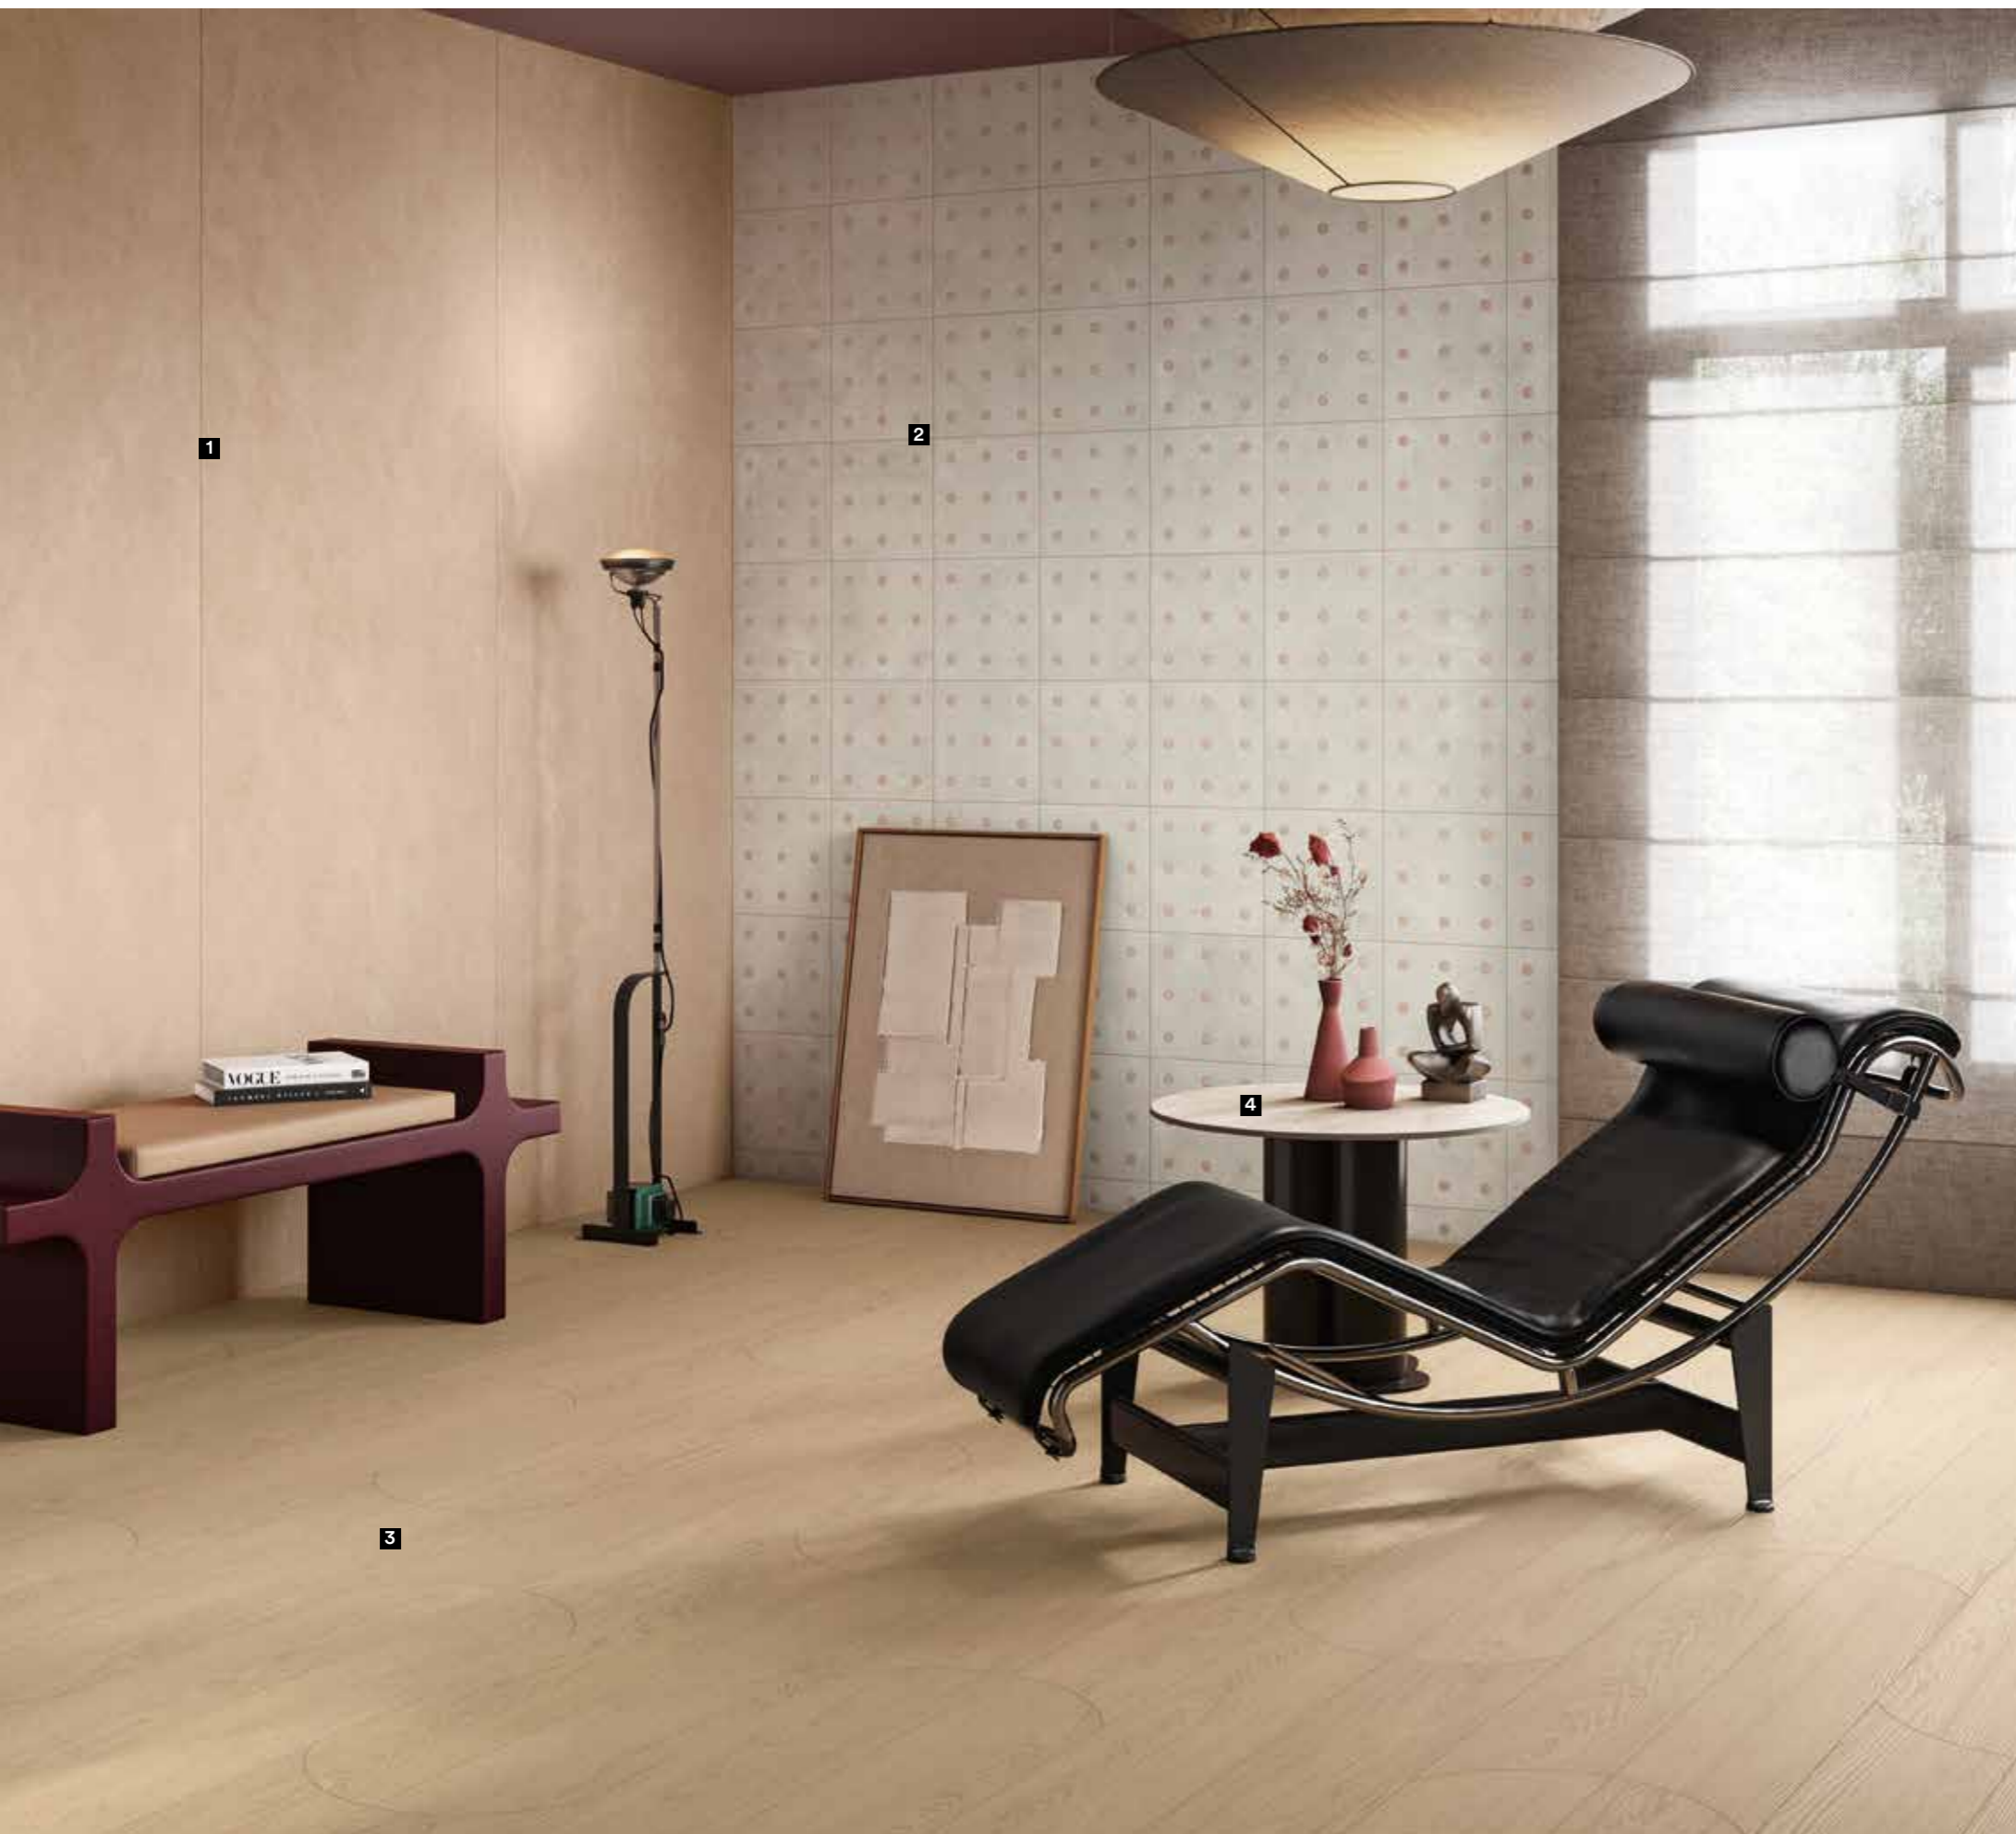

stile LV03 contemporaneo

MATCHING PALETTE

RAL

PANTONE

4004

7022

7415

7419

GET YOUR LOOK

1. 1 **Join**
   Peach
   120x278 Matt RET
2. 2 **Join**
   Moon Dice
   30x30 Matt RET
3. 3 **Pure**
   Sheer Arch
   20x120 Matt **TP** RET R10 B
4. 4 **OLOS**
   Olos Comblanchien Matt

Esplora altre combo di colori per questo ambiente con Virtual Room.

Explore more color combos for this space using Virtual Room.