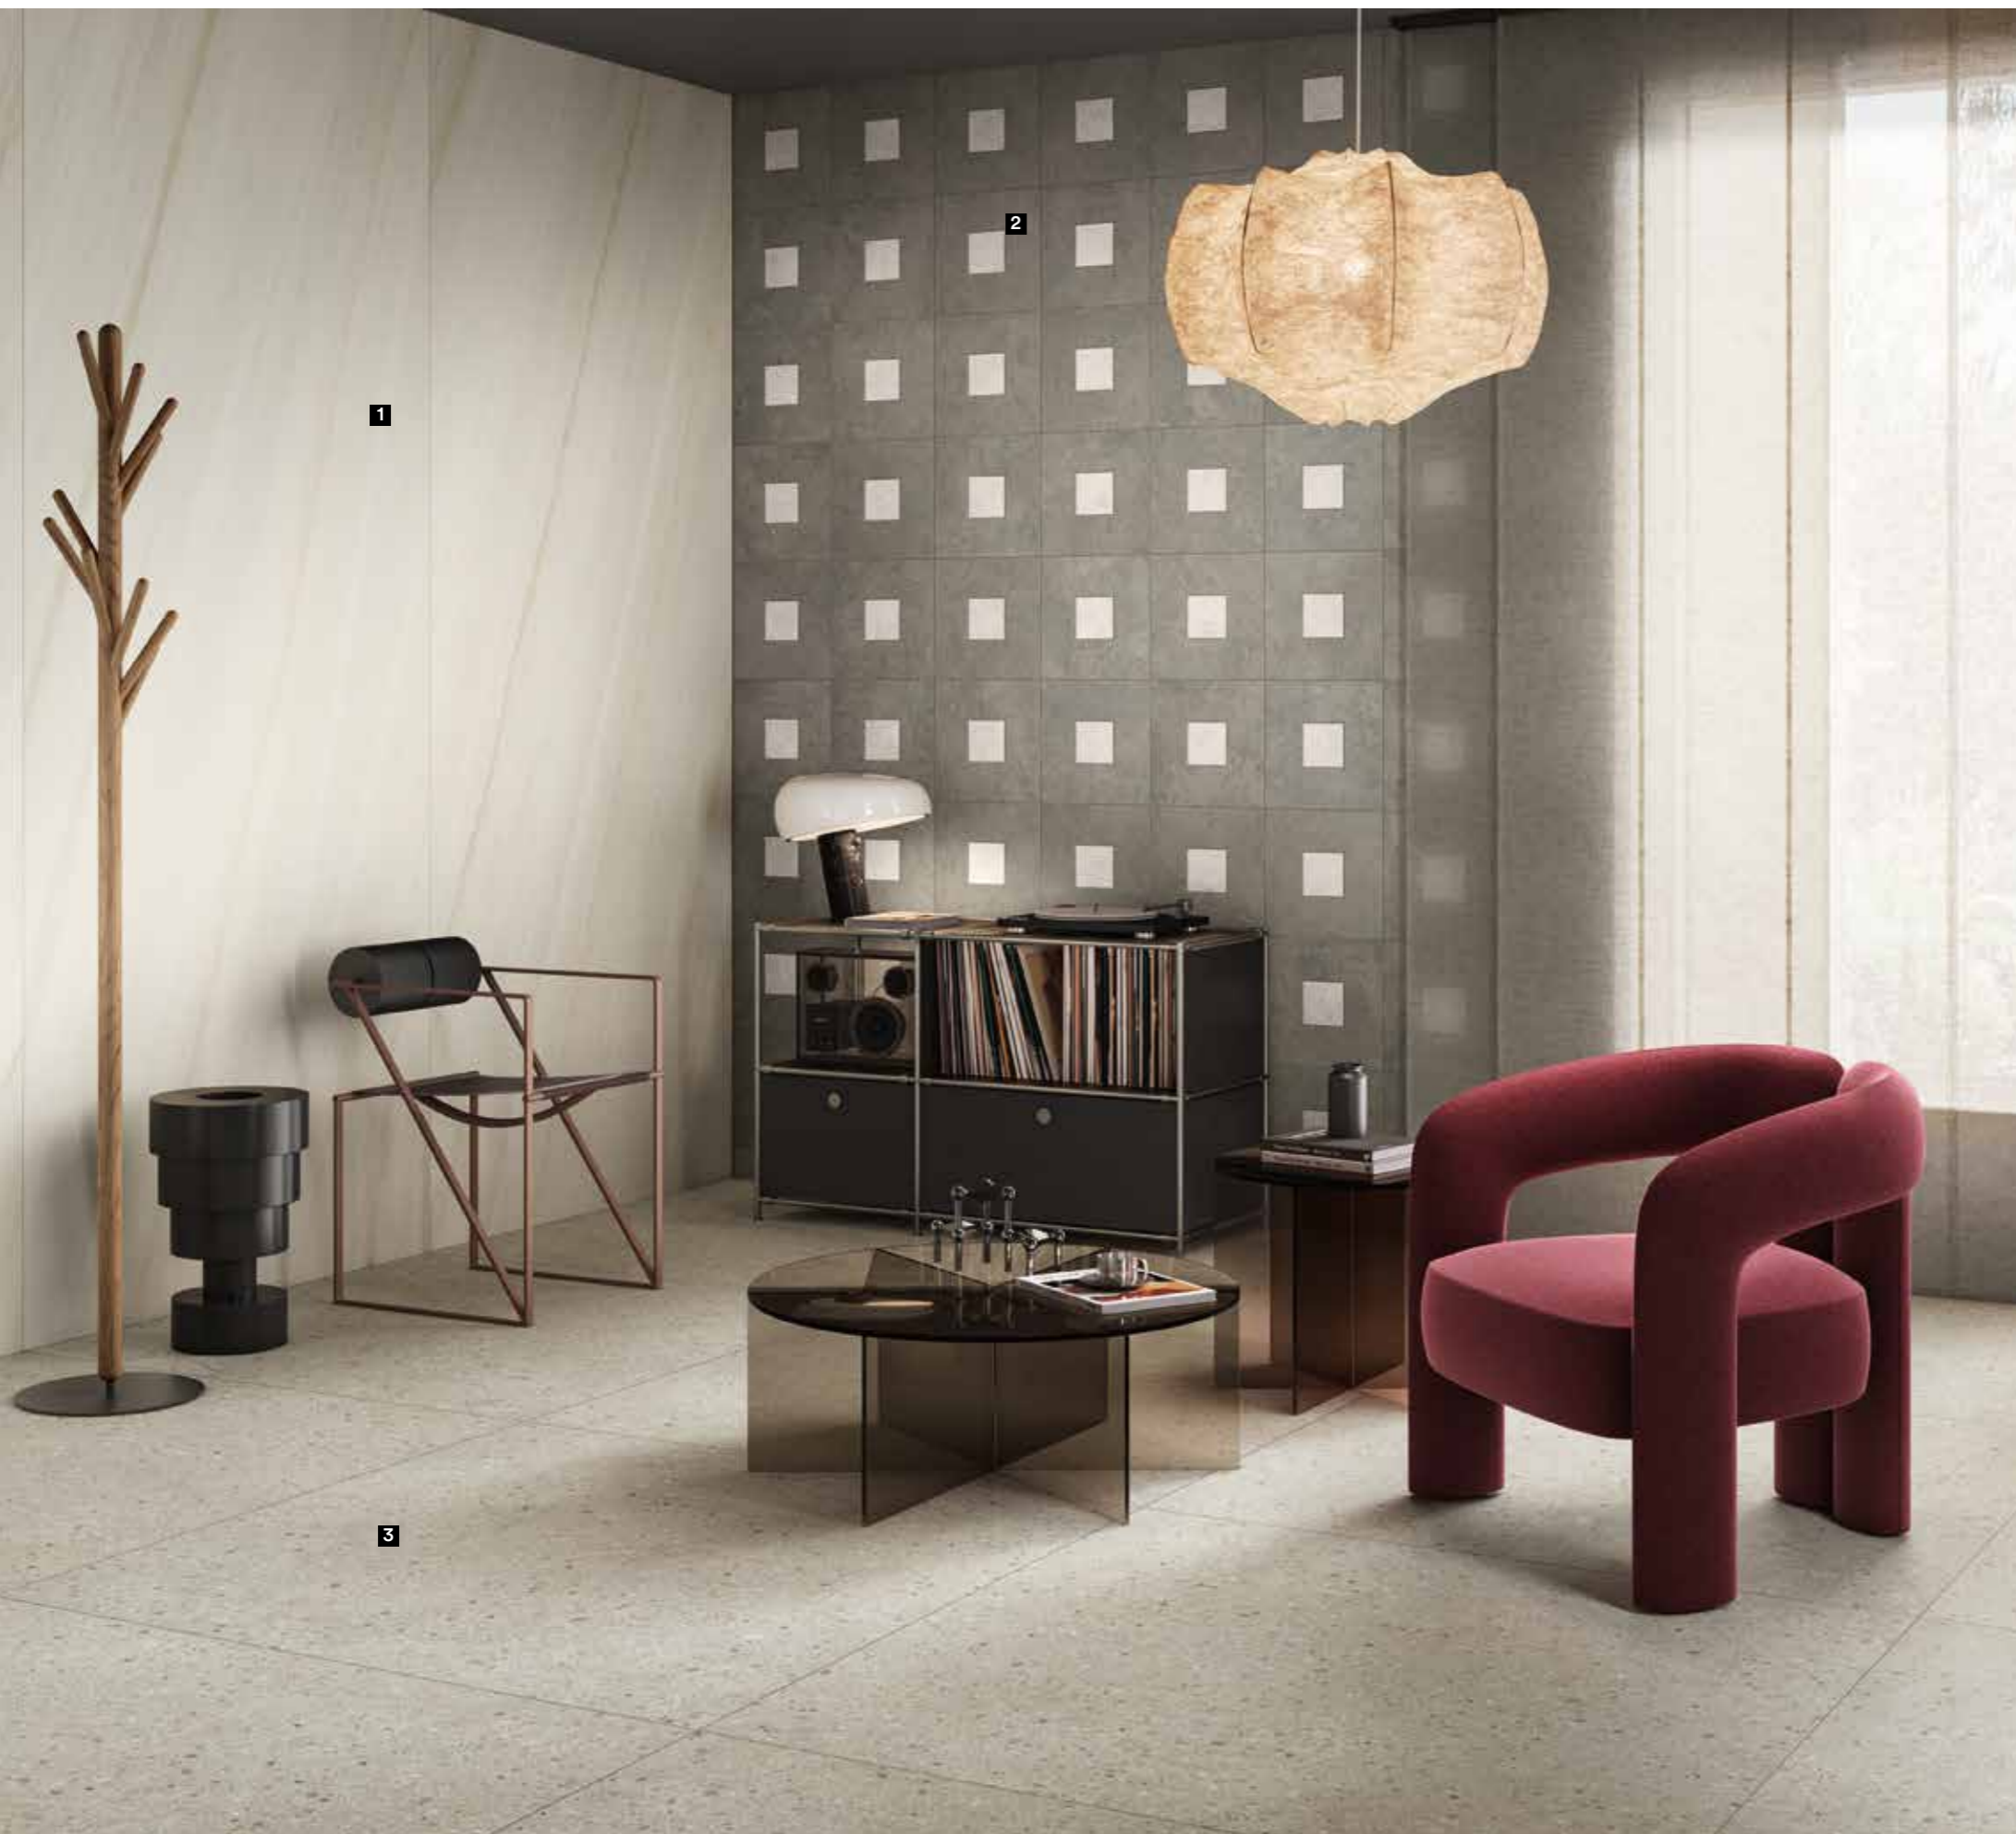

Explore more color combos for this space using Virtual Room.

MATCHING PALETTE

RAL

PANTONE

3005

7022

437

2309