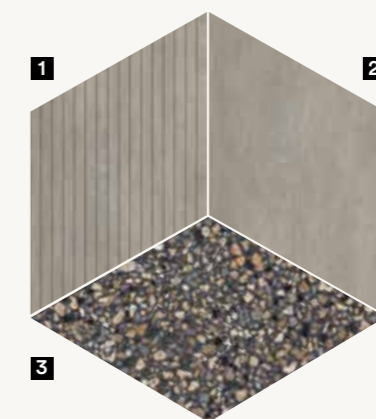

GET YOUR LOOK

- **1 CiViC**
  Fusion Vein Straight
  60x120 Matt RT
- **2 CiViC**
  Fusion Vein
  60x120 Matt **TP** RT R10 B
- **3 CiViC**
  Multicolor Black
  60x120 Matt **TP** RT R10 B
- **4 Intonaco/Plaster**
  NCS S 5020-B90G