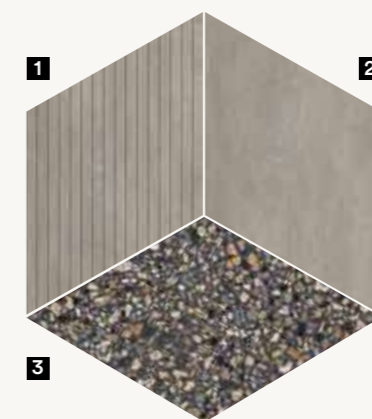

1019

PANTONE

7590

4715

Esplora altre combo di colori per questo ambiente con Virtual Room.

Explore more color combos for this space using Virtual Room.

2 GET YOUR LOOK

- 1 CiViC**
Fusion Vein Straight
60x120 Matt RT
- 2 CiViC**
Fusion Vein
60x120 Matt **TP** RT R10 B
- 3 CiViC**
Multicolor Black
60x120 Matt **TP** RT R10 B
- 4 Intonaco/Plaster**
NCS S 5020-B90G