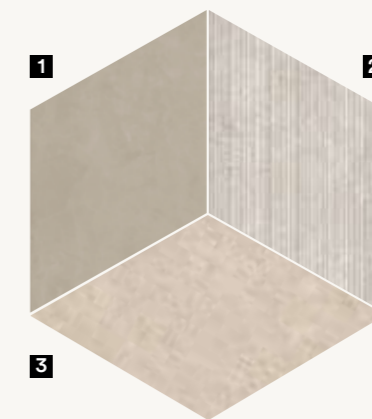

7641

5005

GET YOUR LOOK

- 1 Join**
Ginger
60x120 Soft RT
- 2 Hold**
Lume
60x120 Stripes Soft RT
- 3 Hold**
Loam
120x120 Matt **TP** RT R10 B
- 4 Hold**
Loam Comp M
30x30 Matt **TP** RT
- 5 Hold**
Loam Grip R11C
showtray